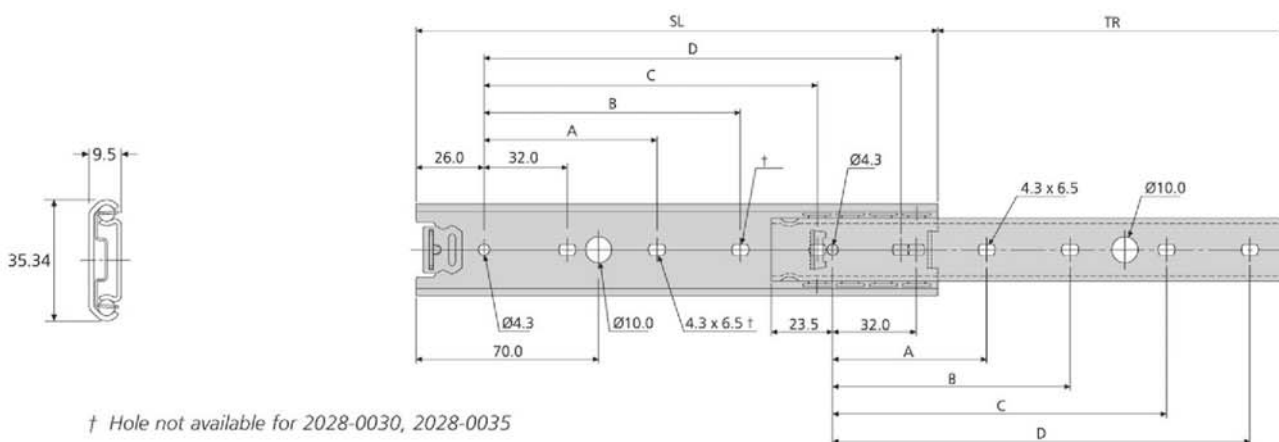

- High grade stainless steel
- Load rating up to 65kg
- 75% extension
- 9.5mm slide thickness
- Hold-in
- Ideal for environments where mild steel might be subject to corrosion

| DS2028 | mm | | | | | | kg | |
|-------------|-----|-----|-----|-----|-----|-----|------|----|
| | SL | TR | A | B | C | D | W | L |
| DS2028-0030 | 300 | 209 | 96 | 128 | 224 | 256 | 0.54 | 65 |
| DS2028-0035 | 350 | 245 | 96 | 128 | 256 | 288 | 0.62 | 63 |
| DS2028-0040 | 400 | 282 | 160 | 192 | 320 | 352 | 0.70 | 59 |
| DS2028-0045 | 450 | 320 | 160 | 192 | 384 | 416 | 0.80 | 57 |
| DS2028-0050 | 500 | 357 | 192 | 224 | 416 | 448 | 0.88 | 53 |
| DS2028-0055 | 550 | 394 | 192 | 224 | 480 | 512 | 0.96 | 50 |
| DS2028-0060 | 600 | 432 | 224 | 256 | 512 | 544 | 1.02 | 46 |
| DS2028-0065 | 650 | 469 | 224 | 256 | 576 | 608 | 1.14 | 43 |
| DS2028-0070 | 700 | 506 | 256 | 288 | 608 | 640 | 1.22 | 42 |

Notes:

- Fixing recommendation: M4 screw

Telescopic Slides 57

- High grade stainless steel
- Load rating up to 65kg
- 100% extension
- 19.1mm slide thickness
- Hold-in
- Ideal for environments where mild steel might be subject to corrosion

80,000

| DS0330 | mm | | | | | | | | | kg | |
|-------------|-----|-------|-----|-----|-----|-----|-----|-----|-----|------|----|
| | SL | TR | A | B | C | D | E | F | G | W | L |
| DS0330-0030 | 300 | 304.5 | - | 192 | 224 | - | - | 192 | 224 | 1.15 | 50 |
| DS0330-0035 | 350 | 354.0 | - | 224 | 256 | - | - | 224 | 256 | 1.36 | 55 |
| DS0330-0040 | 400 | 403.0 | - | 192 | 320 | 160 | - | 288 | 320 | 1.46 | 55 |
| DS0330-0045 | 450 | 452.0 | - | 224 | 352 | 192 | - | 320 | 352 | 1.66 | 65 |
| DS0330-0050 | 500 | 501.0 | 256 | 288 | 416 | 224 | 256 | 384 | 416 | 1.88 | 55 |
| DS0330-0055 | 550 | 550.5 | 288 | 320 | 480 | 256 | 288 | 416 | 448 | 2.06 | 50 |
| DS0330-0060 | 600 | 600.0 | 320 | 352 | 512 | 288 | 320 | 480 | 512 | 2.27 | 45 |
| DS0330-0070 | 700 | 698.0 | 352 | 384 | 608 | 320 | 352 | 576 | 608 | 2.70 | 35 |

Notes:

- Fixing recommendation: M4 screw