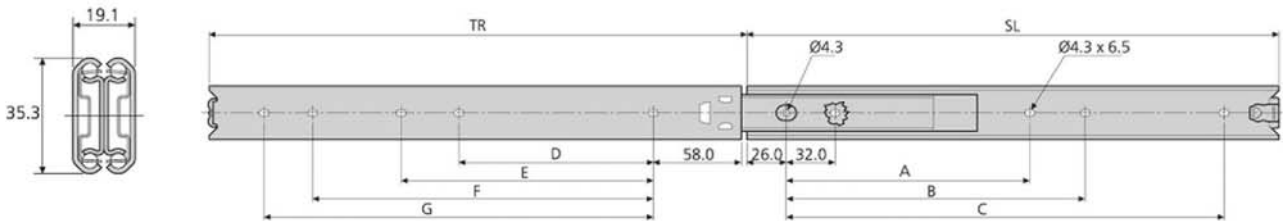

- High grade stainless steel
- Load rating up to 65kg
- 75% extension
- 9.5mm slide thickness
- Hold-in
- Ideal for environments where mild steel might be subject to corrosion

| DS2028 | mm | | | | | | kg | |
|-------------|-----|-----|-----|-----|-----|-----|------|----|
| | SL | TR | A | B | C | D | W | L |
| DS2028-0030 | 300 | 209 | 96 | 128 | 224 | 256 | 0.54 | 65 |
| DS2028-0035 | 350 | 245 | 96 | 128 | 256 | 288 | 0.62 | 63 |
| DS2028-0040 | 400 | 282 | 160 | 192 | 320 | 352 | 0.70 | 59 |
| DS2028-0045 | 450 | 320 | 160 | 192 | 384 | 416 | 0.80 | 57 |
| DS2028-0050 | 500 | 357 | 192 | 224 | 416 | 448 | 0.88 | 53 |
| DS2028-0055 | 550 | 394 | 192 | 224 | 480 | 512 | 0.96 | 50 |
| DS2028-0060 | 600 | 432 | 224 | 256 | 512 | 544 | 1.02 | 46 |
| DS2028-0065 | 650 | 469 | 224 | 256 | 576 | 608 | 1.14 | 43 |
| DS2028-0070 | 700 | 506 | 256 | 288 | 608 | 640 | 1.22 | 42 |

Notes:

- Fixing recommendation: M4 screw

Telescopic Slides 57

- High grade stainless steel
- Load rating up to 65kg
- 100% extension
- 19.1mm slide thickness
- Hold-in
- Ideal for environments where mild steel might be subject to corrosion

80,000

| DS0330 | mm | | | | | | | | | kg | |
|-------------|-----|-------|-----|-----|-----|-----|-----|-----|-----|------|----|
| | SL | TR | A | B | C | D | E | F | G | W | L |
| DS0330-0030 | 300 | 304.5 | - | 192 | 224 | - | - | 192 | 224 | 1.15 | 50 |
| DS0330-0035 | 350 | 354.0 | - | 224 | 256 | - | - | 224 | 256 | 1.36 | 55 |
| DS0330-0040 | 400 | 403.0 | - | 192 | 320 | 160 | - | 288 | 320 | 1.46 | 55 |
| DS0330-0045 | 450 | 452.0 | - | 224 | 352 | 192 | - | 320 | 352 | 1.66 | 65 |
| DS0330-0050 | 500 | 501.0 | 256 | 288 | 416 | 224 | 256 | 384 | 416 | 1.88 | 55 |
| DS0330-0055 | 550 | 550.5 | 288 | 320 | 480 | 256 | 288 | 416 | 448 | 2.06 | 50 |
| DS0330-0060 | 600 | 600.0 | 320 | 352 | 512 | 288 | 320 | 480 | 512 | 2.27 | 45 |
| DS0330-0070 | 700 | 698.0 | 352 | 384 | 608 | 320 | 352 | 576 | 608 | 2.70 | 35 |